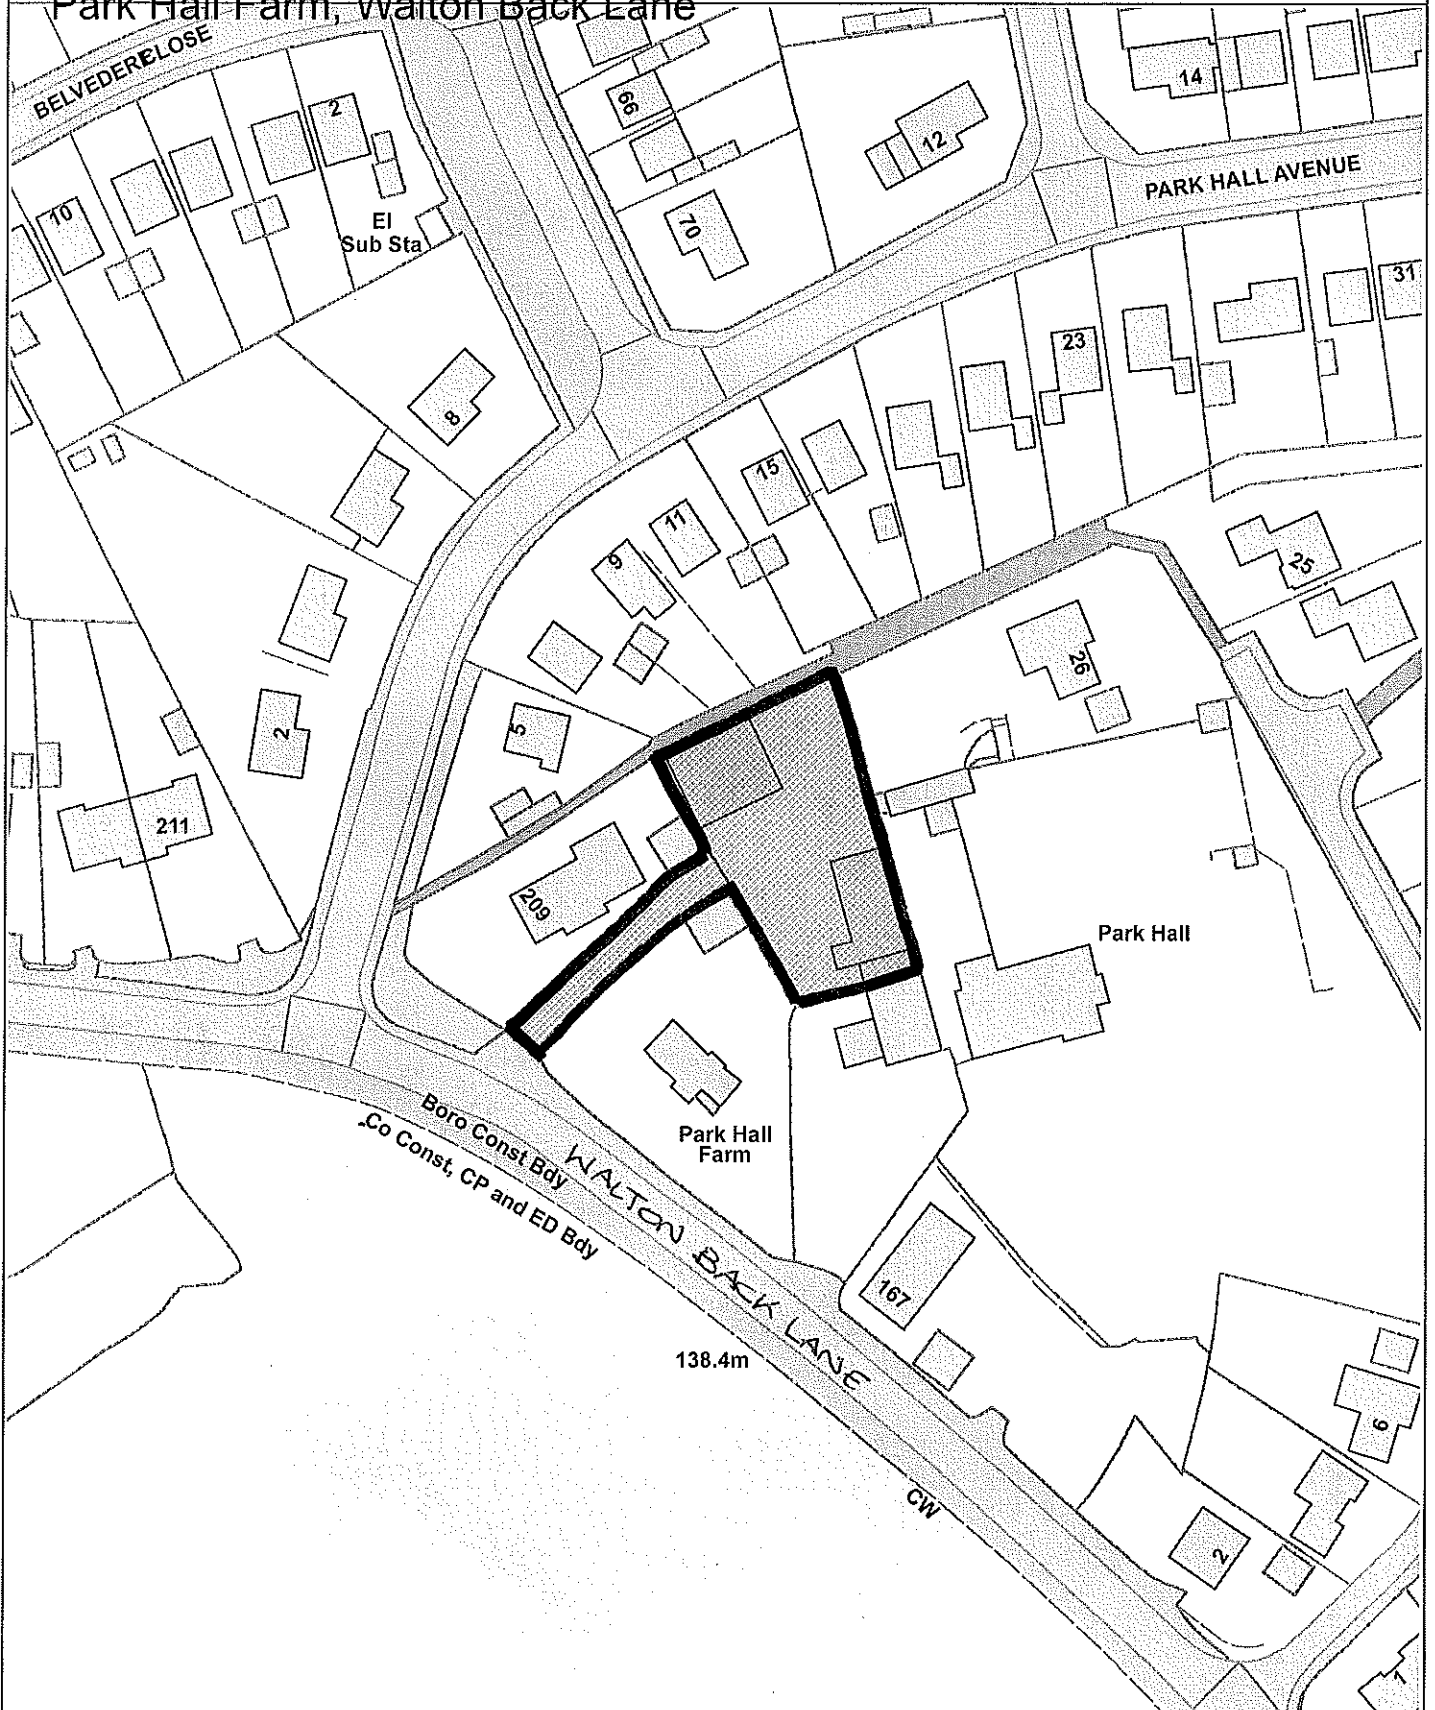

Planning Committee - CHE/18/00691/FUL and CHE/18/00692/LBC -
Park Hall Farm, Walton Back Lane

CHESTERFIELD
BOROUGH COUNCIL

Reproduced from the Ordnance Survey map with the permission of the Controller of Her Majesty's Stationery Office © Crown Copyright 2012.
Unauthorised reproduction infringes Crown Copyright and may lead to prosecution or civil proceedings.
Chesterfield Borough Council Licence No. 100018505 (2017)

Scale 1:1121